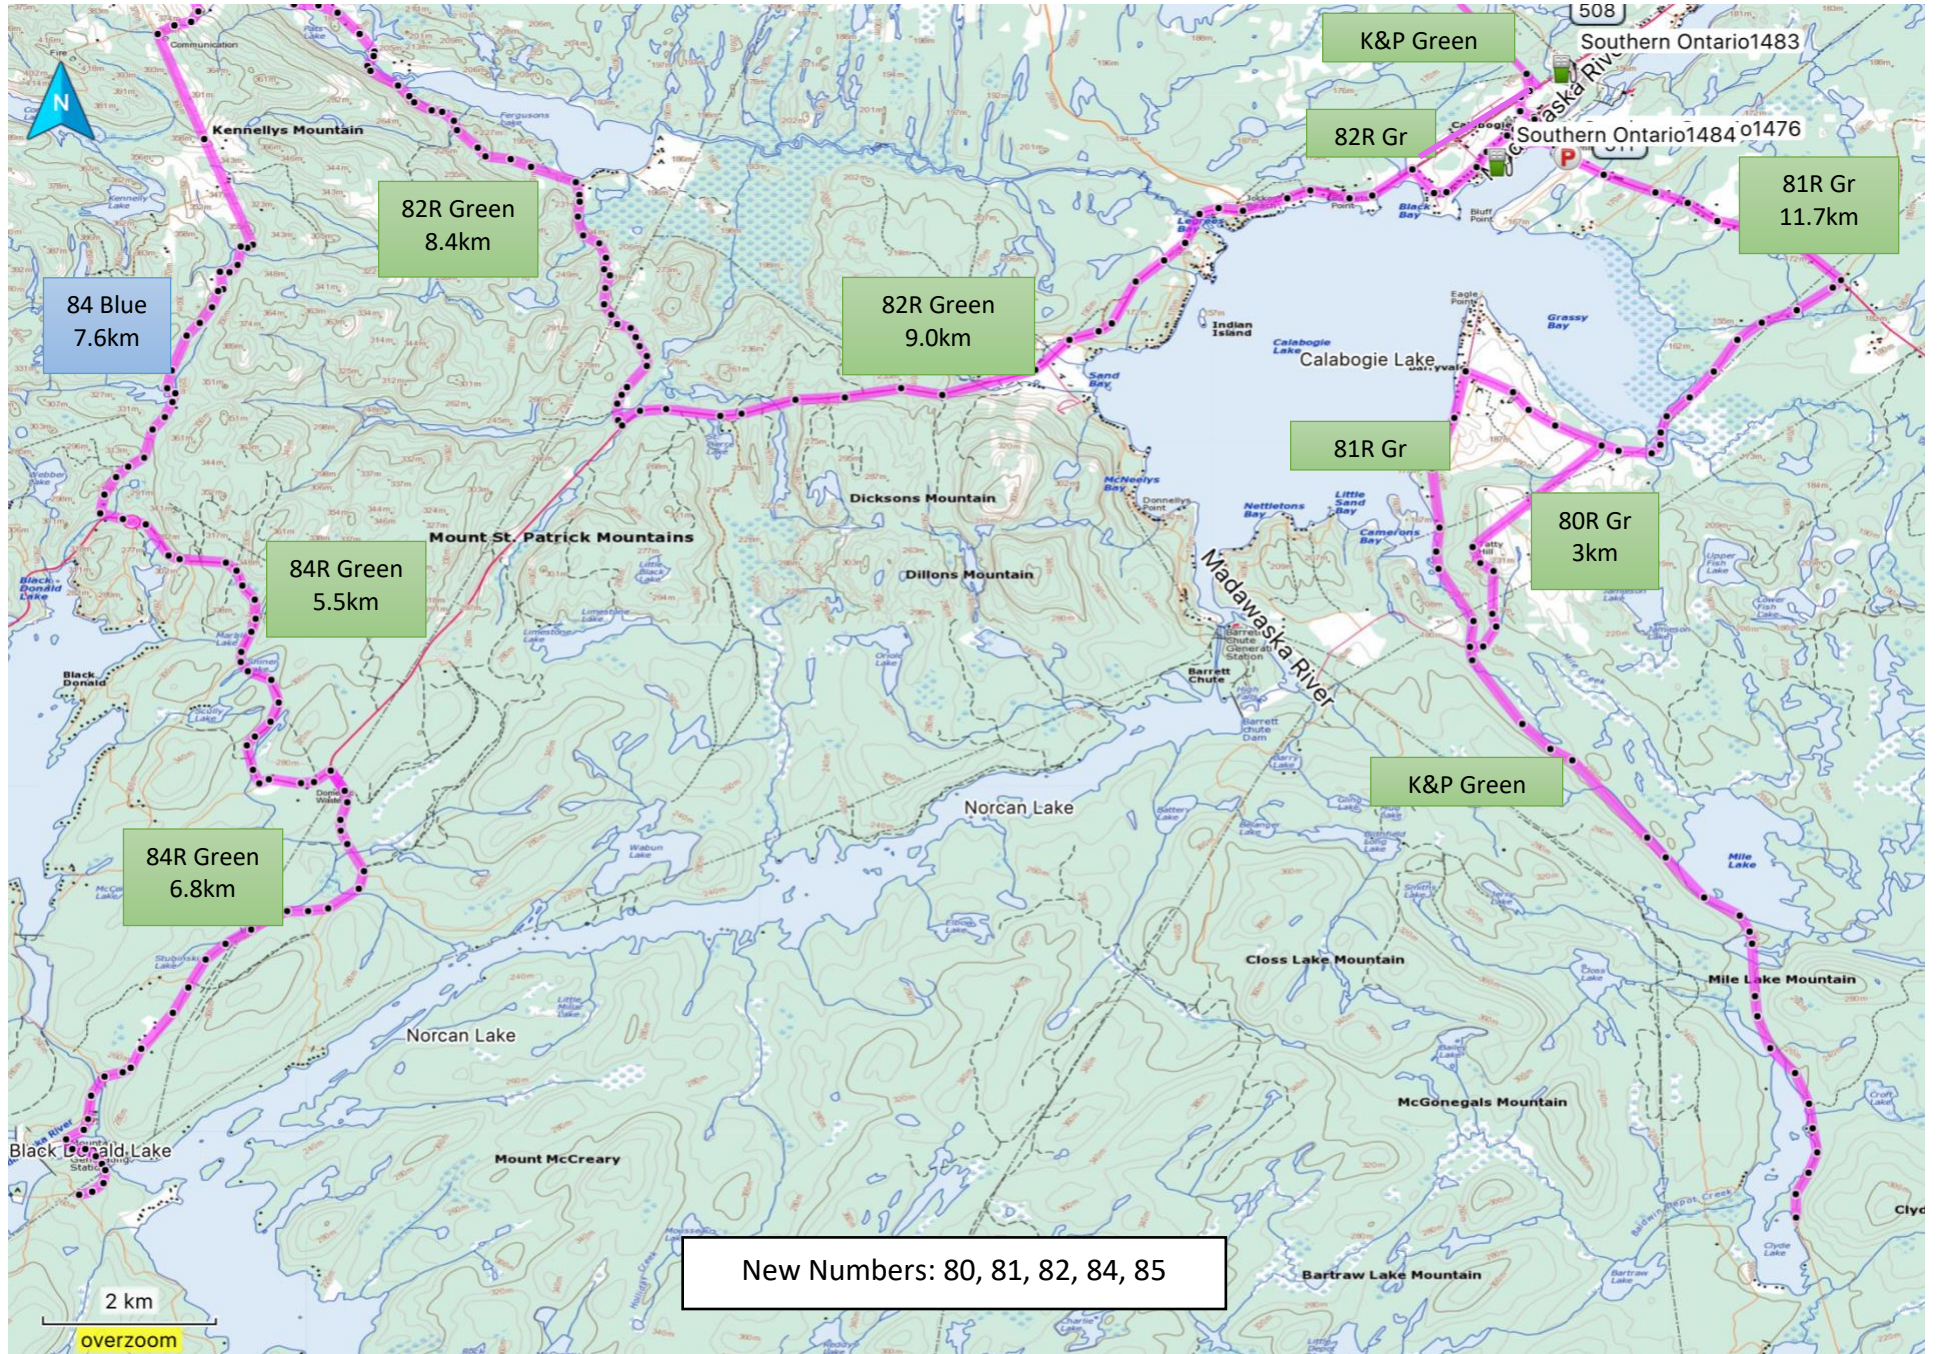

CALABOGIE TRAIL ROUTE

CALABOGIE – MOUNT ST. PATRICK

New Numbers: 80, 81, 82, 84, 85